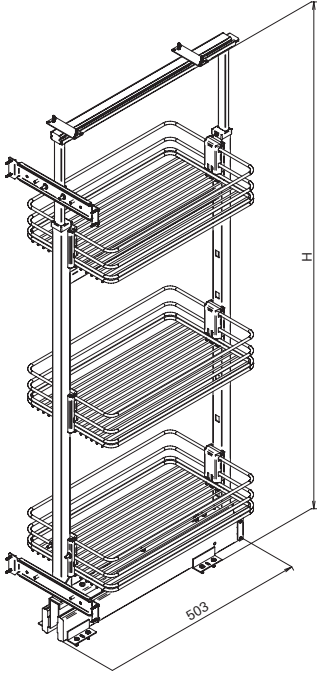

**PARTNER**  
**Kit colonna**  
Larder unit kit

**Ingombri**  
Overall dimensions

H=1200 mm

H=1600 mm

H=1900 mm