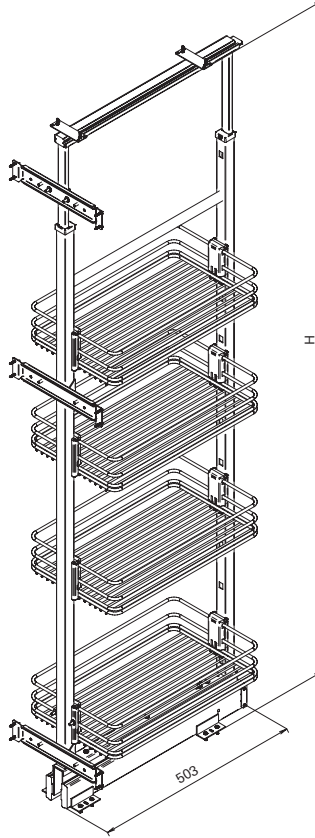

**PARTNER**  
**Kit colonna**  
Larder unit kit

**Ingombri**  
Overall dimensions

H=1200 mm

H=1600 mm

H=1900 mm