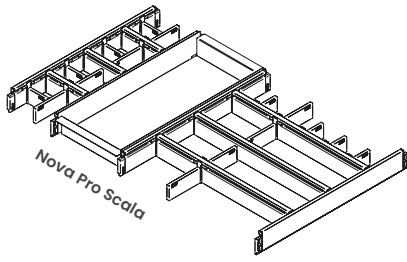

Nova Pro Scala