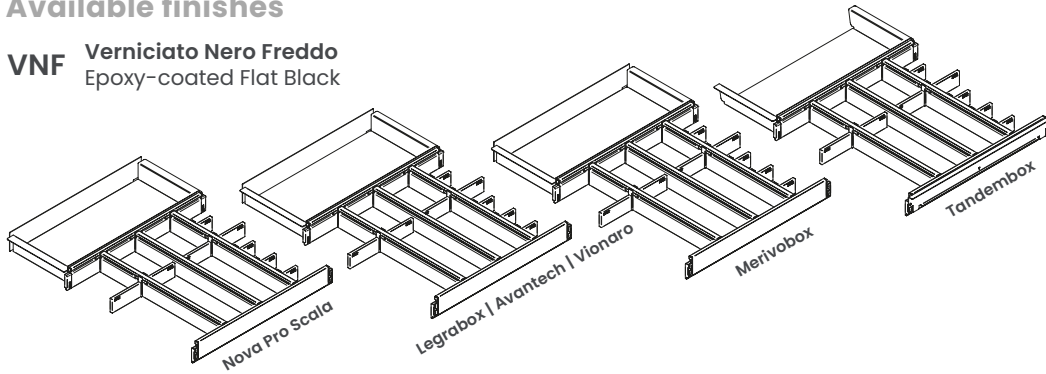

Basic kit for 75 cm drawer

Kit base per cassetto da 75

Kit base per cassetto | Basic kits for drawer

Available finishes

VNF Verniciato Nero Freddo
Epoxy-coated Flat Black

NA* Non disponibile al momento Not available at the moment Unità Unit of measurement mm

Cat. code

KBCCSLSC75F18

KBCC	Nome	Name
SL	SpaceLock	
SC	Guide	Slides
75	Modulo	Cab. door
F18	Fianco	Side

Materials

Struttura	Structure
Alluminio	Aluminum
Plastica	Plastic
Lamiera	Sheet metal

Instruction sheet

4004110592MKT
Tandembox
4004110663MKT

Description Compatibile con | Compatible with Nova Pro Scala • Legrabox – AvanTech – Vionaro V13

Kit composto da 1 vaschetta contenitiva media in lamiera con tappetino incluso, 2 feritoie strutturali verticali in alluminio, 3 divisori grandi orizzontali in alluminio, 10 divisori in plastica medi, 4 divisori in plastica piccoli. Spondine e guide non incluse.

Kit consisting of 1 medium sheet metal storage tray with included mat, 2 vertical structural aluminum dividers, 3 large horizontal aluminum dividers, 10 medium plastic dividers, 4 small plastic dividers. Drawer sides and slides are not included.