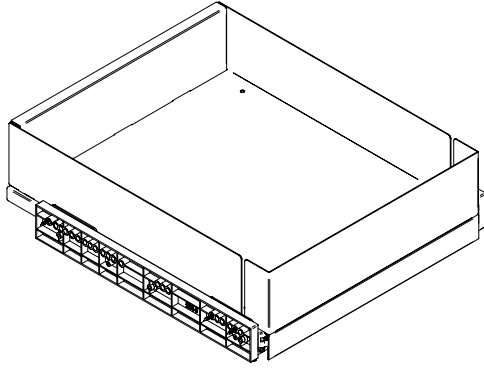

4-side drawer

Cassetto 4 lati

Cassetti | Drawers

CCTGM40L
CCTGM45L
CCTGM60L
CCTGM90L

x 1

mm

+

30 kg